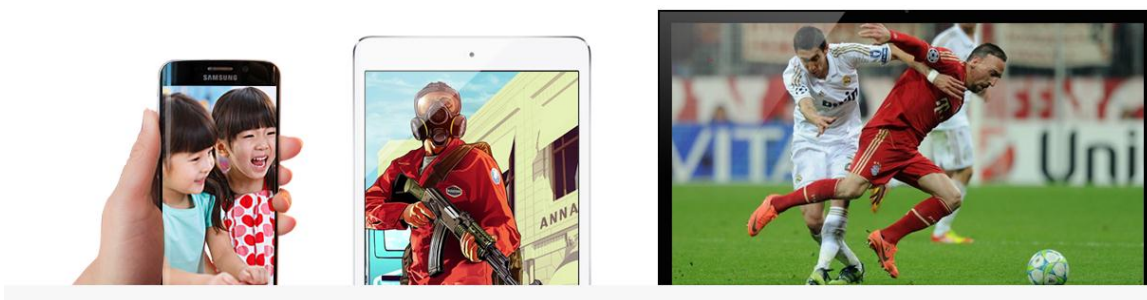

F3 300Mbps Wireless Router

As a 300Mbps wireless router, F3 is specially designed for your smart home networking life. 3*5dBi high gain omni-directional antennas boost WiFi coverage up to 200m². Chip to router what is heart to human. Its superior Broadcom Chip ensures stable and fast wireless performance, making it ideal for streaming music, uploading photos, video chatting, HD video streaming and other bandwidth-intensive tasks. Easy setup interface makes you can enjoy fluid WiFi experience effortlessly. No matter you are a tech-savvy enthusiast or a first-time user, F3 is super easy and intuitive to setup without time-consuming operations. F3 makes you enjoy easy and freewheeling E-life.

WiFi Anywhere Throughout Your House

WiFi Coverage up to 200m²

Three external antennas boost WiFi throughout your house to enjoy ultimate surfing fun. F3 helps you keep mobile devices, media players and computers connected to WiFi with a reliable connection and expanded coverage in each corner of your house. No longer need to worry about the WiFi deadzones.

Stable and Fast WiFi Experience

Superior Chip, Superior Performance

Chip to router what is heart to human. Its superior Broadcom Chip ensures stable and fast wireless performance, making it ideal for streaming music, uploading photos, video chatting, HD video streaming and other bandwidth-intensive tasks. No longer need to worry about unstable connections, dropped packets, and erratic WiFi performance.